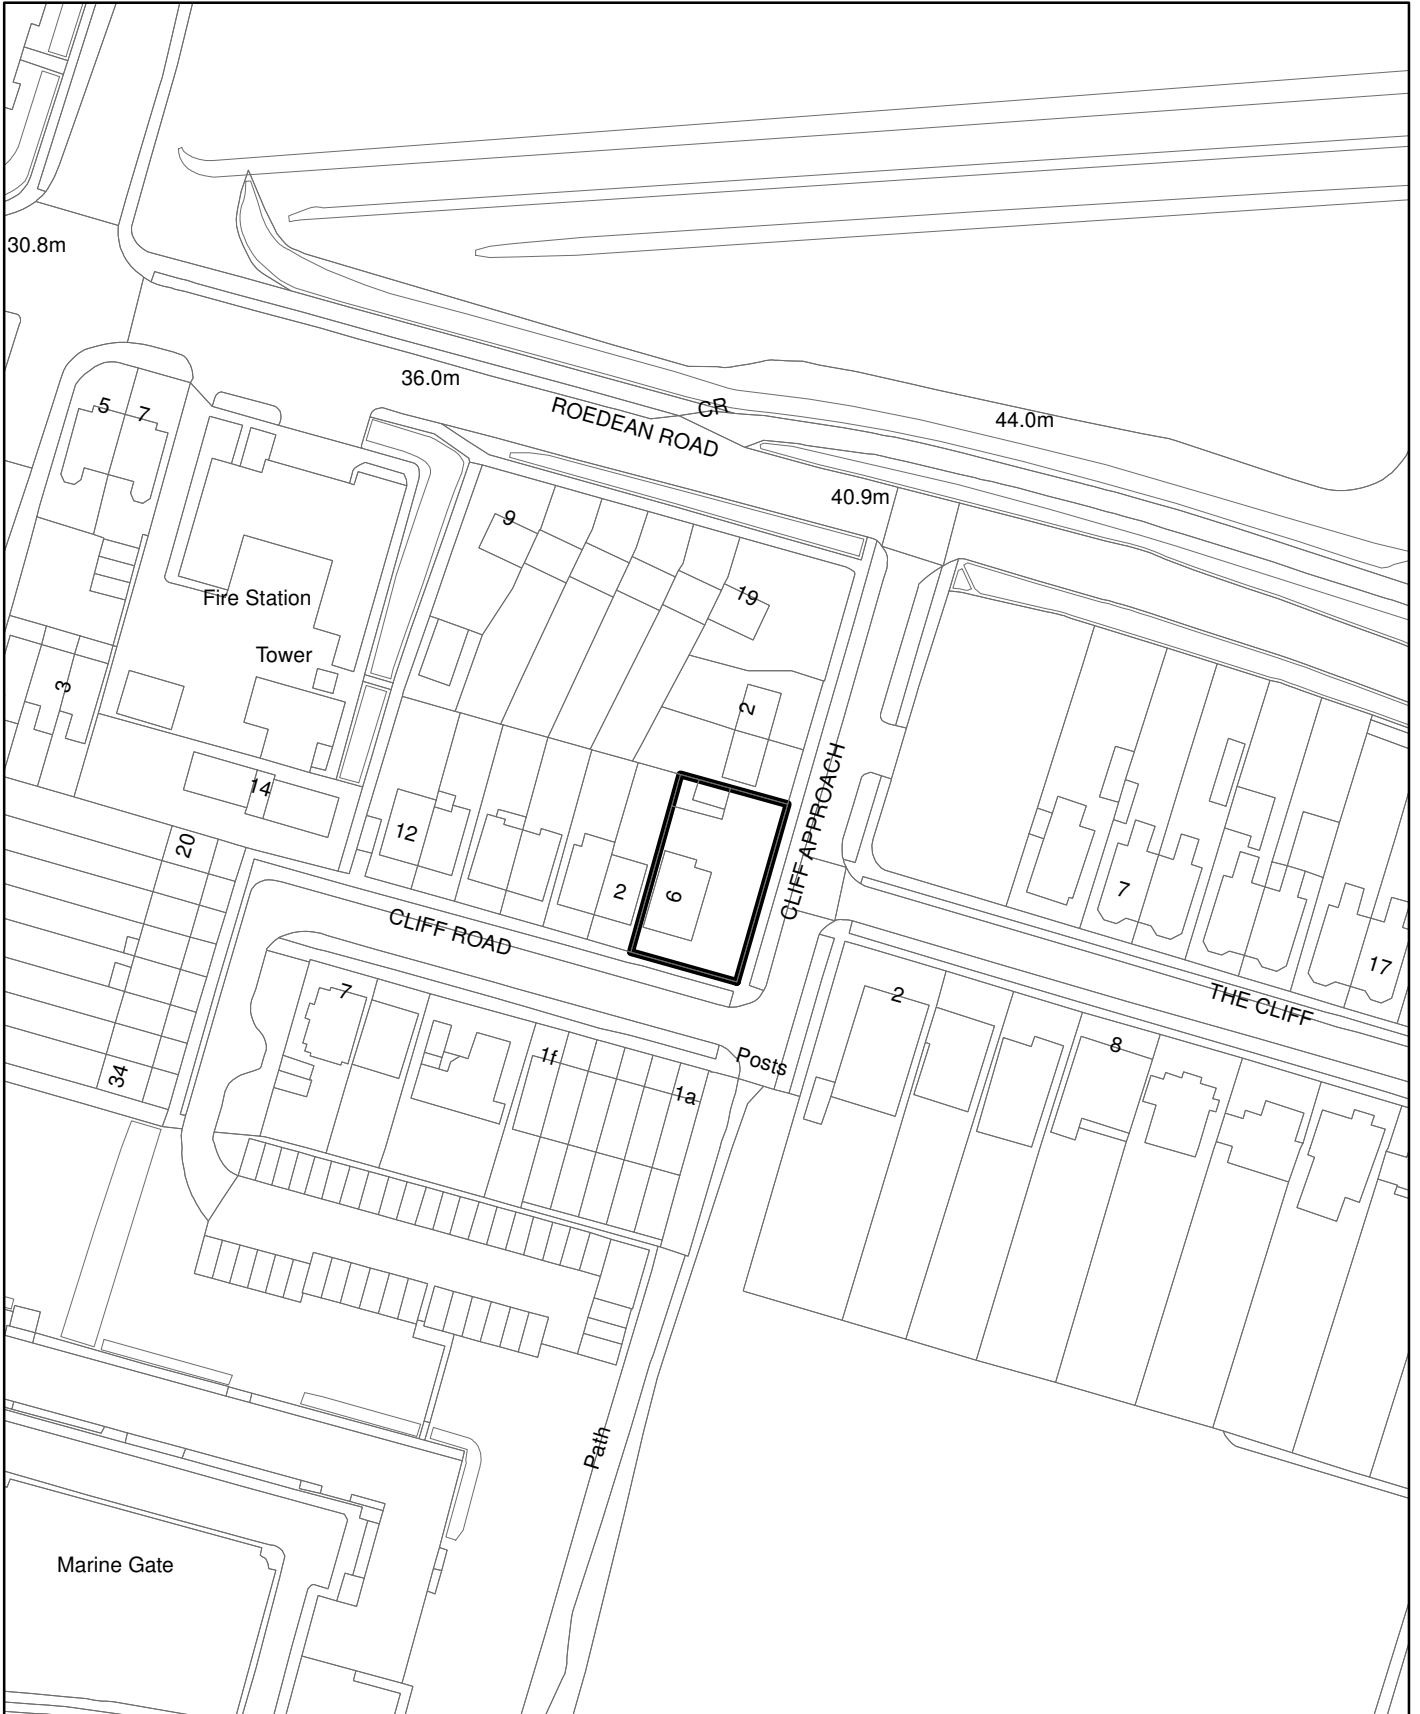

# 6 Cliff Approach Brighton

Scale: 1:1,250